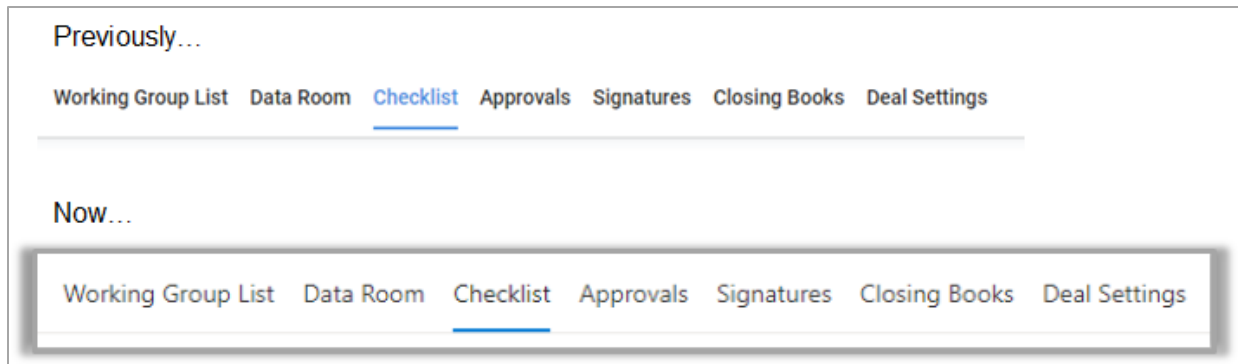

Enhancements

Performance Improvements

We're working to convert Litera Transact to a single-page application. Single-page applications, as the name implies, are web applications with a single page. After being loaded initially in the browser, single page applications don't reload pages during use. They only load required content, significantly improving a website's speed.

Because of this single page application work, users will see a few visual changes, notably:

- **The top-level tabs look slightly different**

- **The Signature page tabs have moved to a left menu**

Release Notes