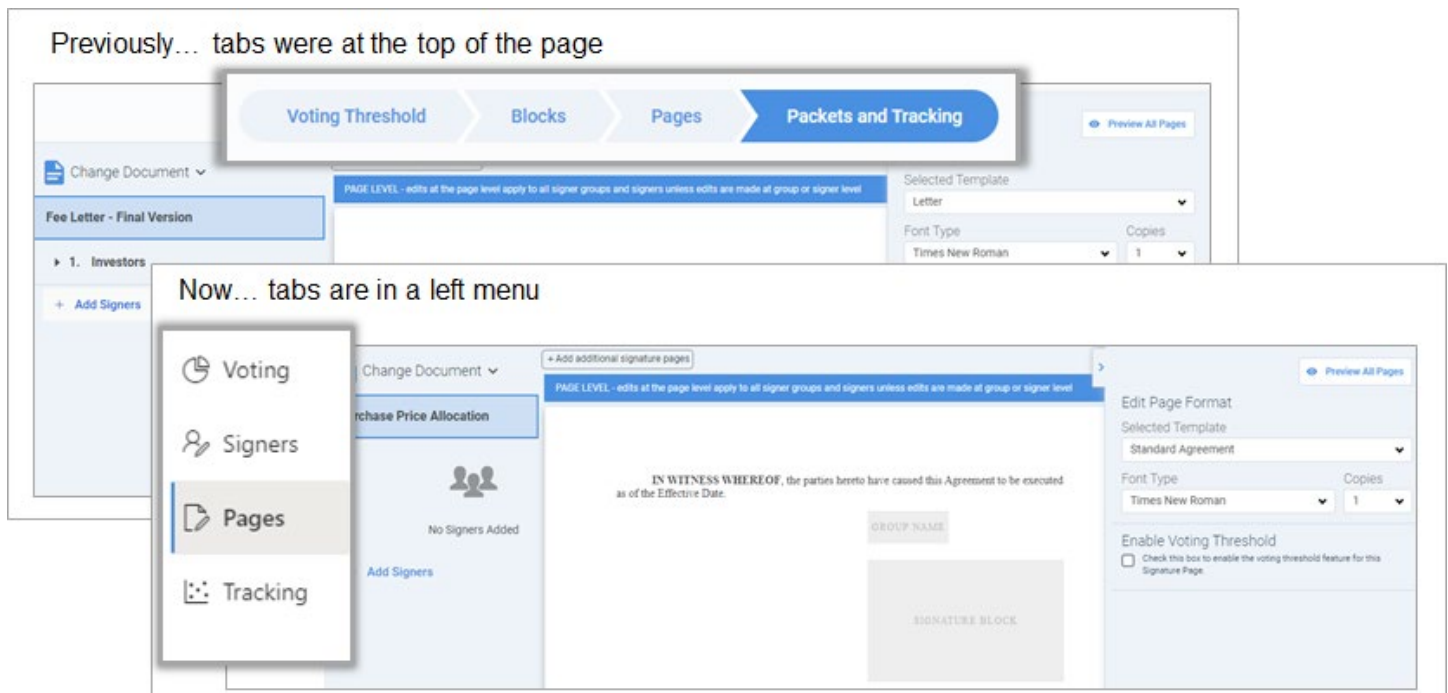

Enhancements

Performance Improvements

We're working to convert Litera Transact to a single-page application. Single-page applications, as the name implies, are web applications with a single page. After being loaded initially in the browser, single page applications don't reload pages during use. They only load required content, significantly improving a website's speed.

Because of this single page application work, users will see a few visual changes, notably:

- **The top-level tabs look slightly different**

- **The Signature page tabs have moved to a left menu**

Release Notes

Version 4.7.0

Tab names have also changed:

- Voting Threshold is now **Voting**
- Blocks is now **Signers**
- Pages stays as **Pages**
- Packets and Tracking is now **Tracking**

Issues Fixed

- Various performance and stability improvements.